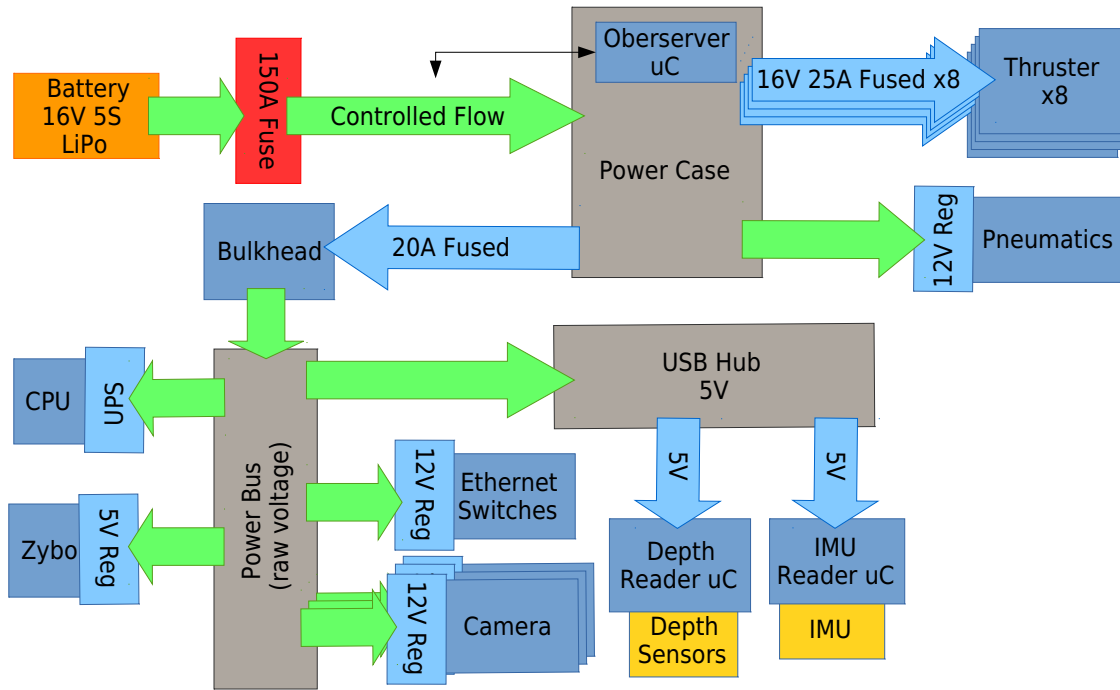

Power Diagram

Below is the current power diagram for all of the devices in the submarine.

From: <http://robosub-old.eecs.wsu.edu/wiki/> - **Palouse RoboSub Technical Documentation**

Permanent link: http://robosub-old.eecs.wsu.edu/wiki/ee/power/power_diagram/start?rev=1473710779