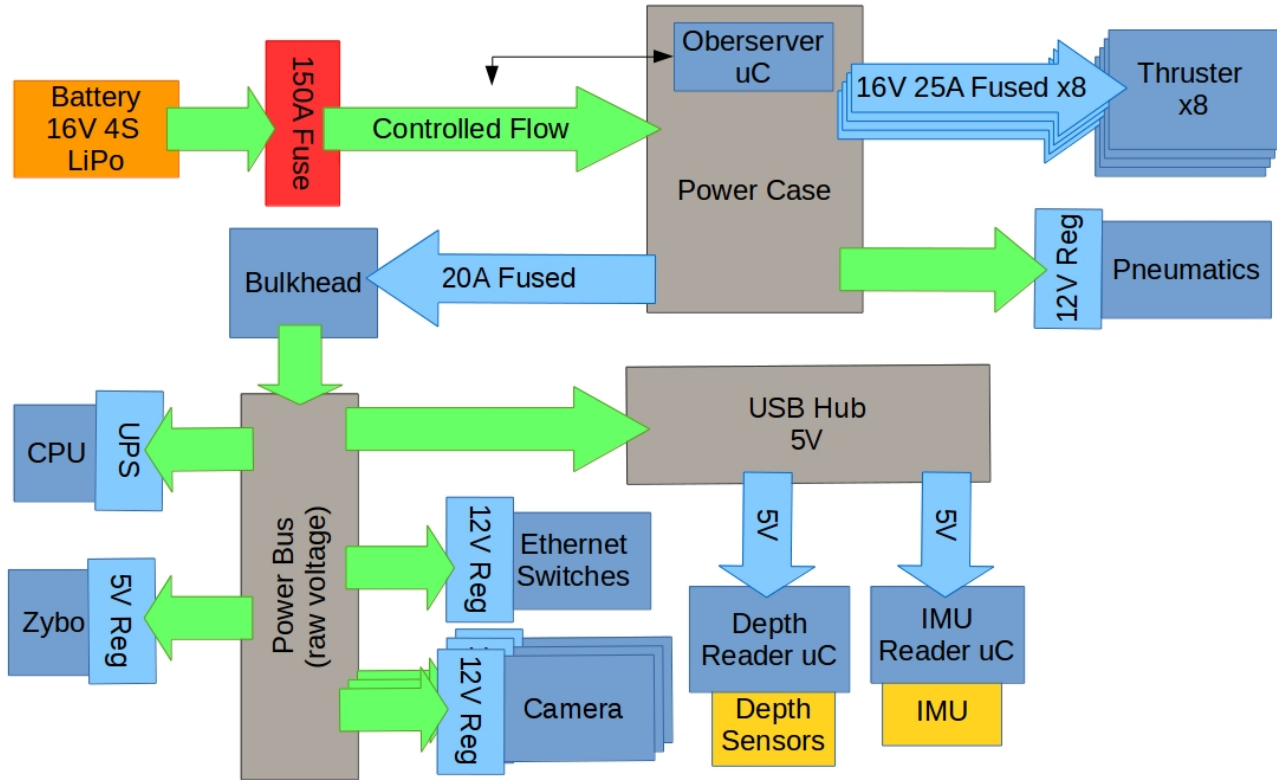

Power Diagram

Below is the current power diagram for all of the devices in the submarine.

From: <http://robosub-old.eecs.wsu.edu/wiki/> - **Palouse RoboSub Technical Documentation**

Permanent link: http://robosub-old.eecs.wsu.edu/wiki/ee/power/power_diagram/start?rev=1473711383