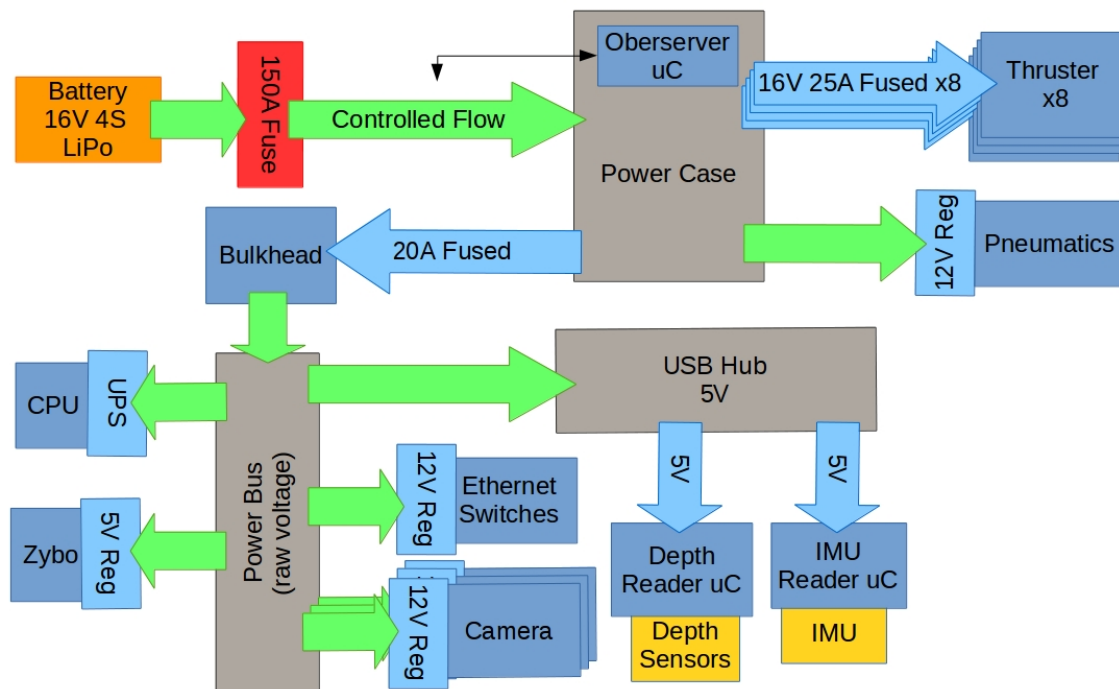

Power Diagram

Below is the current power diagram for all of the devices in the submarine.

From: <http://robosub-old.eecs.wsu.edu/wiki/> - **Palouse RoboSub Technical Documentation**

Permanent link: http://robosub-old.eecs.wsu.edu/wiki/ee/power/power_diagram/start?rev=1473714918