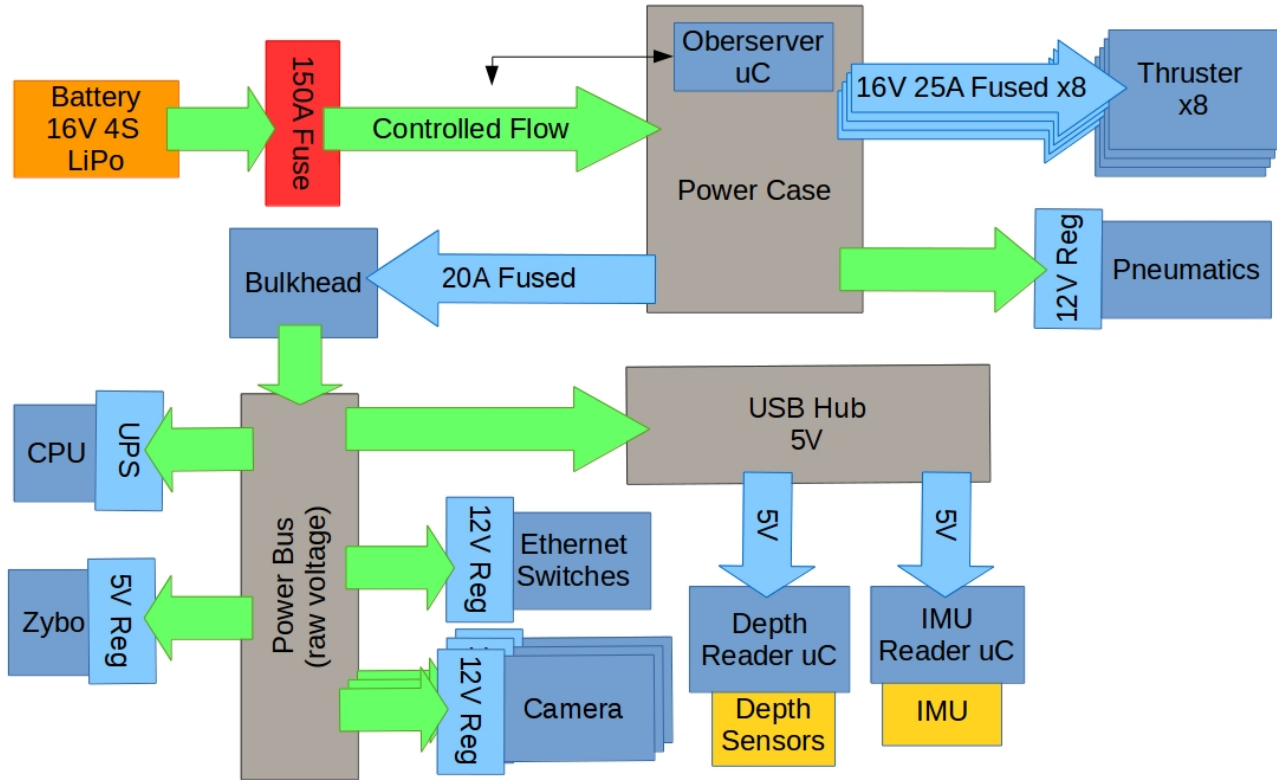

Power Diagram

Below is the current power diagram for all of the devices in the submarine.

From:

<http://robosub-old.eecs.wsu.edu/wiki/> - **Palouse RoboSub Technical Documentation**

Permanent link:

http://robosub-old.eecs.wsu.edu/wiki/ee/power/power_diagram/start?rev=1473714929