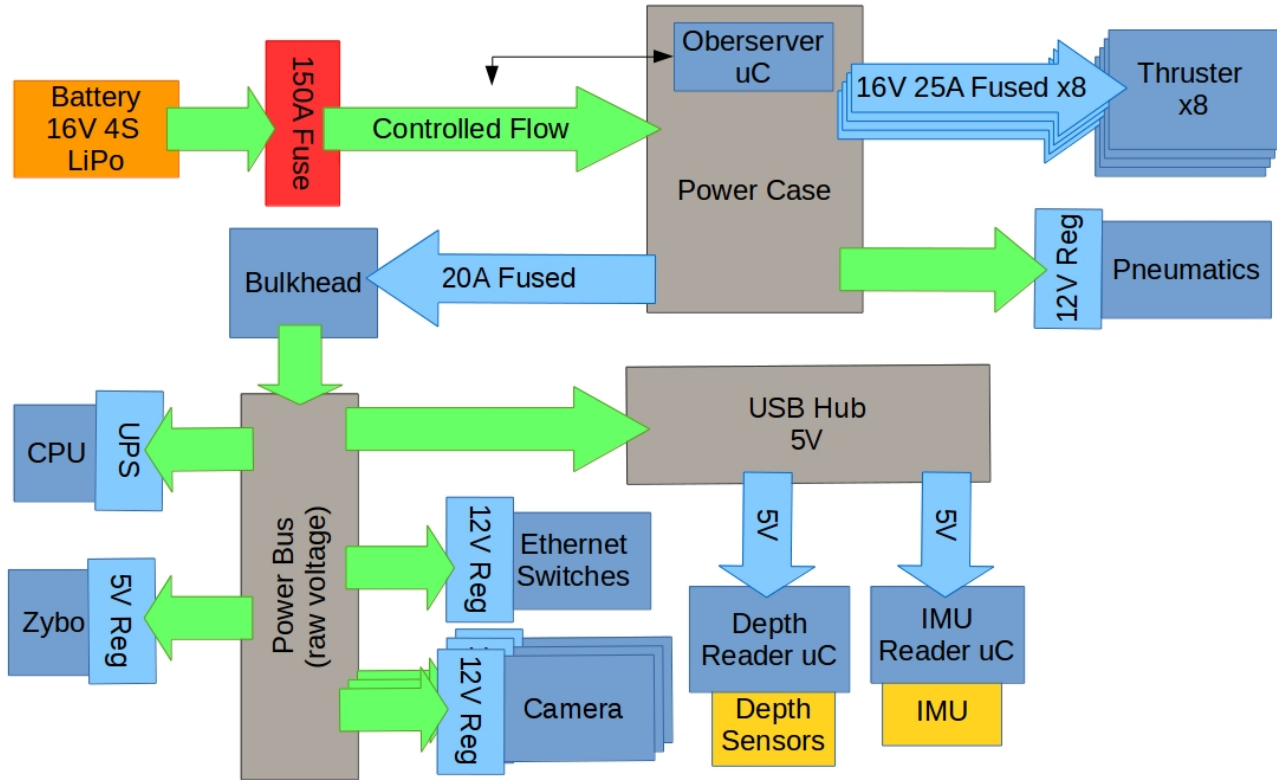

Power Diagram

Below is the current power diagram for all of the devices in the submarine.

From:

<http://robosub-old.eecs.wsu.edu/wiki/> - **Palouse RoboSub Technical Documentation**

Permanent link:

http://robosub-old.eecs.wsu.edu/wiki/ee/power/power_diagram/start?rev=1517208926